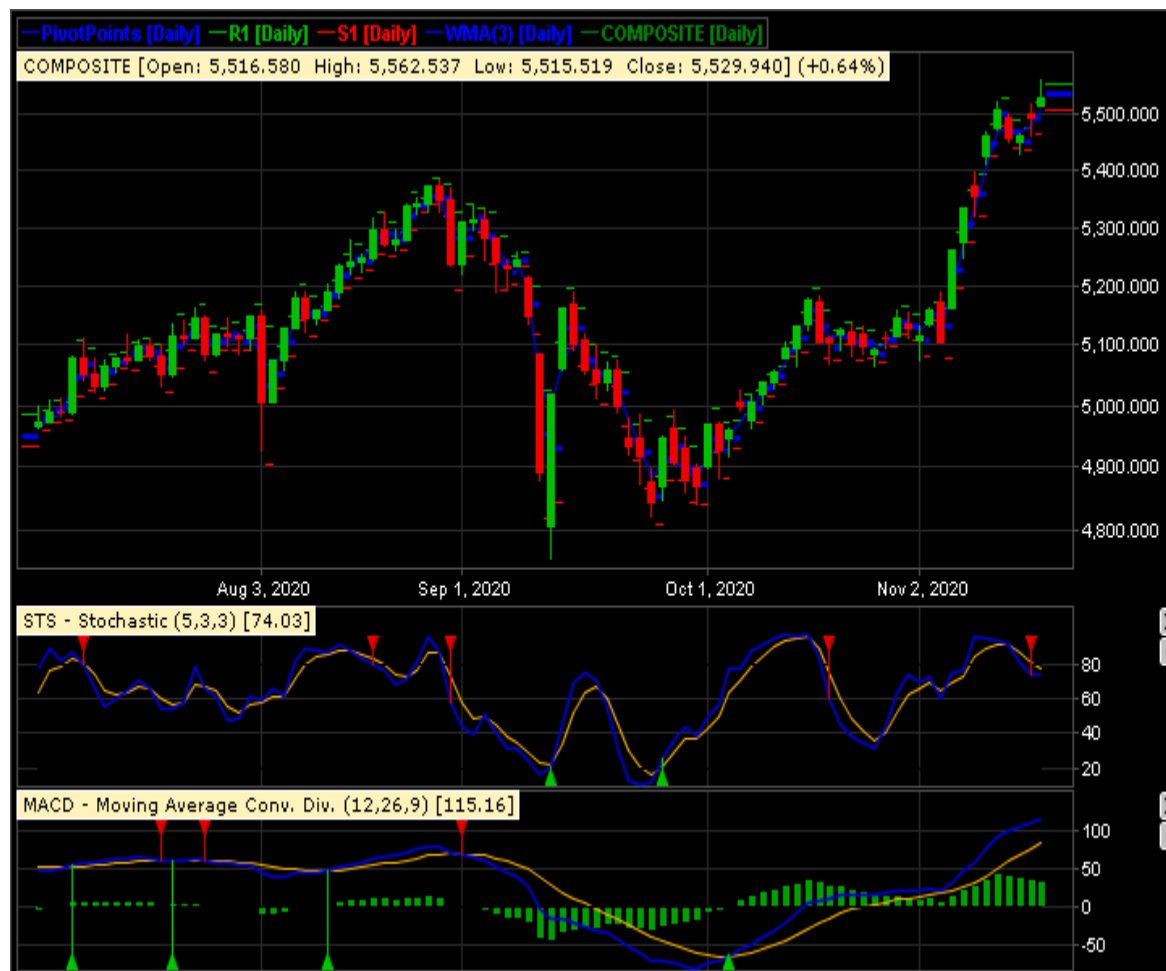

WWW.PROFINDO.COM | PROCLICK.PROFINDO.COM

JAKARTA COMPOSITE INDEX

PREVIOUS 17 NOVEMBER 2020

CLOSING	5529.940 +0.638%
TRANSACTION	IDR 14.38 TRILLION
FOREIGN NETT	IDR 810 BIO (BULL)

PREDICTION 18 NOVEMBER 2020

BULLISH
RANGE 5515-5585

WHITE CANDLE
STOCHASTIC : NETRAL UPPER AREA
MACD : HISTOGRAM POSITIF DAN UPTREND

TECHNICAL RECOMENDATION

BEST – PT BEKASI FAJAR INDUSTRIAL ESTATE TBK

CLOSING 17/11/2020 RP 177 (+2.9%)

**SELL ON STRENGTH
TAKE PROFIT 191**

TWO WHITE SOLDIERS
STOCHASTIC : GOLDEN CROSS
MACD : HISTOGRAM POSITIF DAN GOLDN CROSS

TECHNICAL RECOMENDATION

RAJA – PT RUKUN RAHARJA TBK

CLOSING 17/11/2020 RP 152 (+8.6%)

BUY

TARGET PRICE 182

STOPLOSS < 147

BREAK OUT TRIANGLE

STOCHASTIC : UPTREND

MACD : HISTOGRAM POITIF DAN UPTREND

TECHNICAL RECOMENDATION

AALI – PT ASTRA AGRO LESTARI TBK