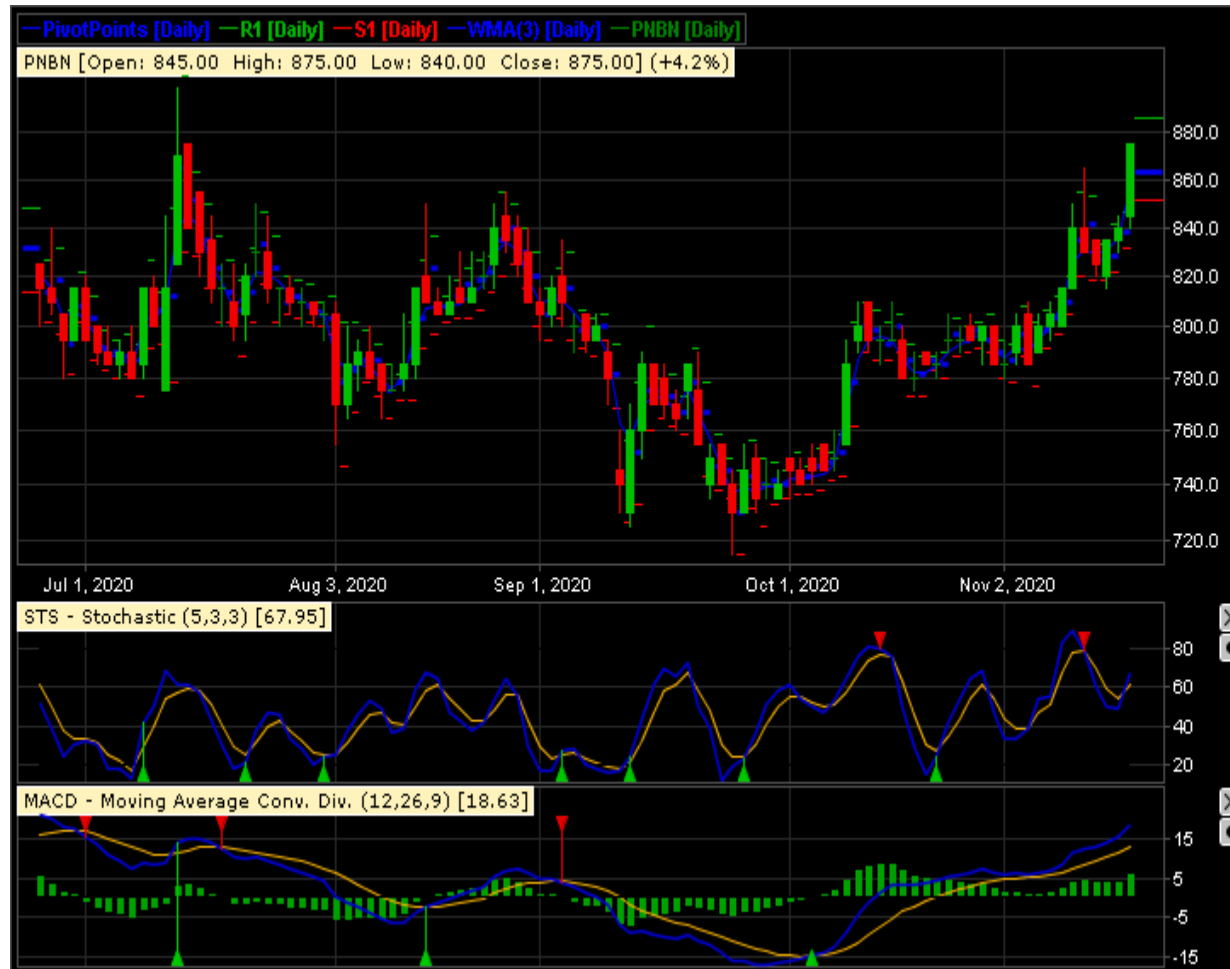

TECHNICAL RECOMENDATION

PNBN – PT BANK PAN INDONESIA TBK

CLOSING 17/11/2020 RP 875 (+4.2%)

**SELL ON STRENGTH
TAKE PROFIT 900**

**BREAK OUT RISING WEDGE
STOCHASTIC : GOLDEN CROSS
MACD : HISTOGRAM POSITIF DAN UPTREND**